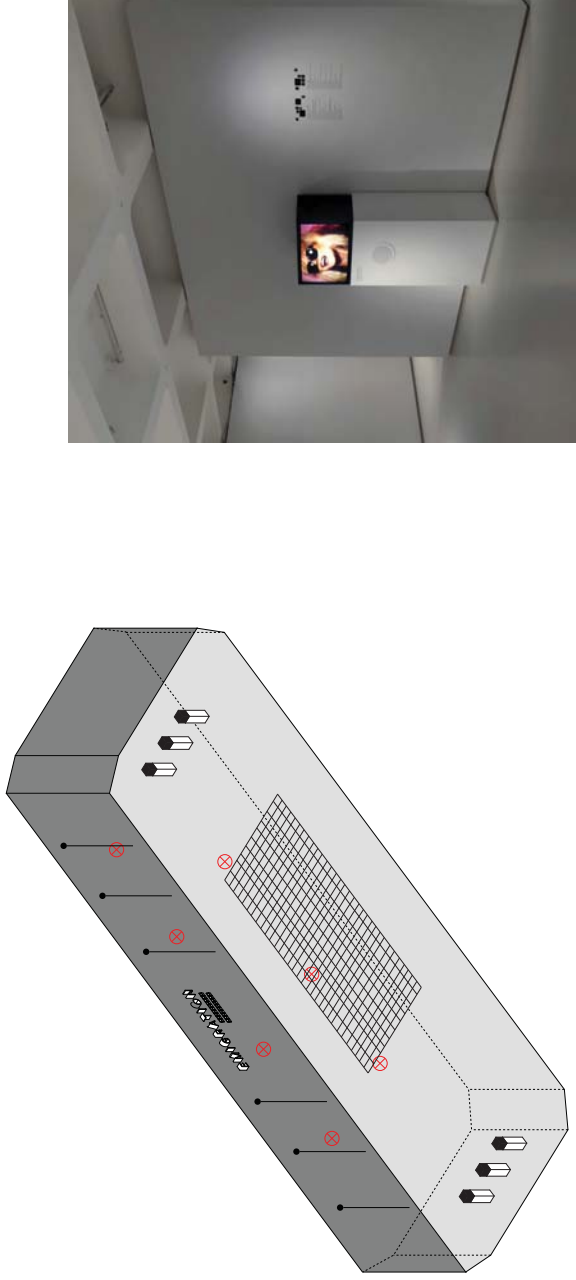

Pasul 5 Montat TV

BRIGHTSIGN HD222 MEDIA PLAYER

Description	The BrightSign HD222 is ideal for playing looping content on a stable solid state media player. Content can also be easily networked for multi-channel synchronization and video wall applications.
Images (Click to enlarge)	
Dimensions (w x h x d)	12.4 x 3.3 x 13.7 cm
Video engine decoder	Single 1080p30 video decoding
Video codecs supported for Full HD content	MPEG-1, MPEG-2, H.264, WMV
Video Containers	MPEG-2 transport and program streams, AVCHD/BD-VA, ASF, MP4, MOV, TS, MPG, VOB, M2TS
Images	BMP, JPEG, PNG
Audio	MP2, MP3, AAC, and WAV/ (AC3 is passed through)
Hardware interface	SD Slot for SDHC and SDXC; Storage via SDXC (up to 2TB)
Video output	VGA Out (Component Video, Composite/S-Video), HDMI Out
Audio output	3.5mm Analog Stereo Audio Out