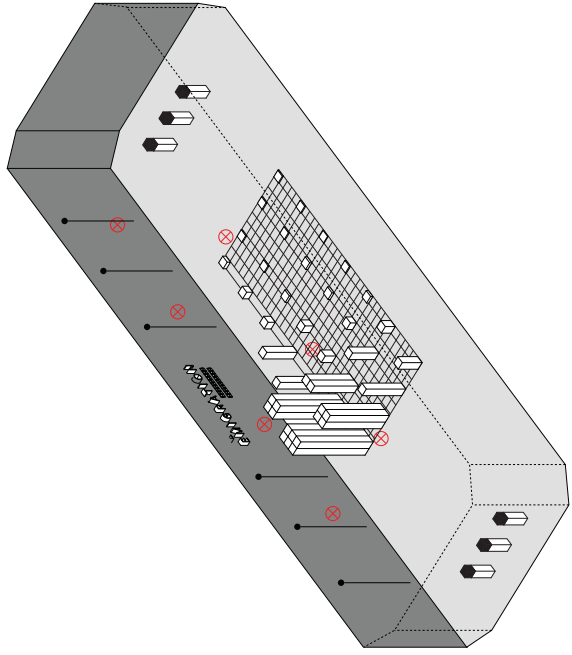

Pasul 6 Montat Paralelipipezi

90 degree corners with cover

Detaliu imbinare/ Detail of connecting joint

Iluminare /Lighting system Sabine Marcelis
- light block

Imbinare / Glue tech of joint

Material Pyrasied 15 mm acrylic