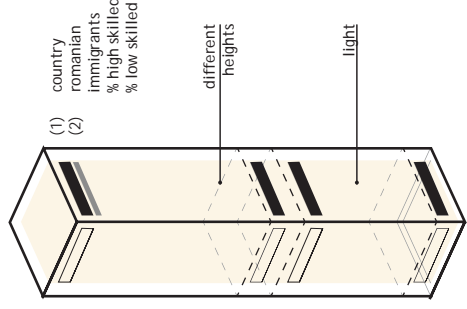

Pasul 6 Montat Paralelipipezi

90 degree corners with cover

Detaliu imbinare/ Detail of connecting joint

Iluminare /Lighting system Sabine Marcelis
- light block

Imbinare / Glue tech of joint

Material Pyrasied 15 mm acrylic