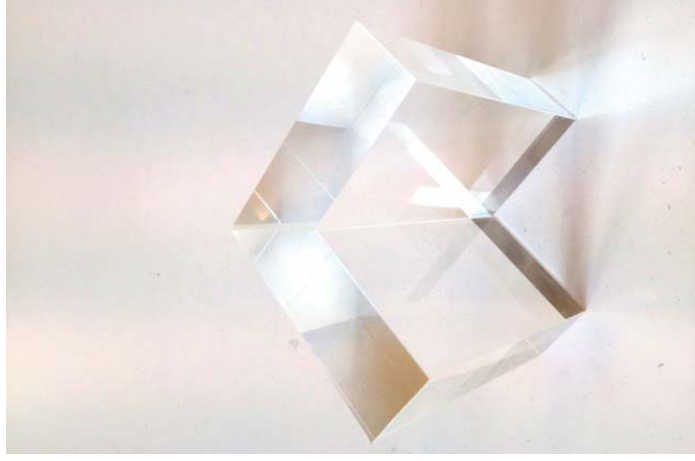

Pasul 6 Montat Paralelipipezi

90 degree corners with cover

Detaliu imbinare/ Detail of connecting joint

Iluminare /Lighting system Sabine Marcelis
- light block

Imbinare / Glue tech of joint

Material Pyrasied 15 mm acrylic