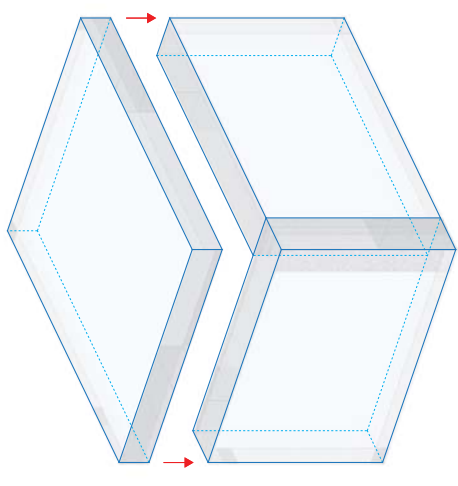

Pasul 6 Montat Paralelipipezi

90 degree corners with cover

Detaliu imbinare/ Detail of connecting joint

Iluminare /Lighting system Sabine Marcelis
- light block

Imbinare / Glue tech of joint

Material Pyrasied 15 mm acrylic